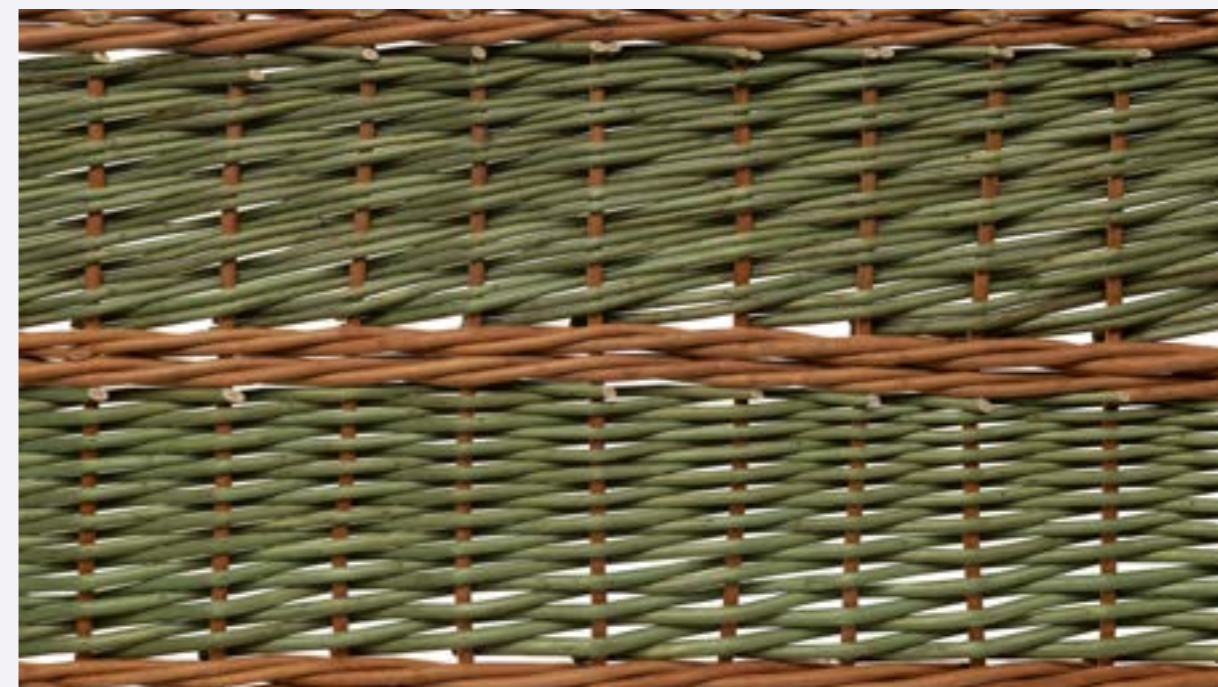

English Willow Bespoke Weave

Colourful Bespoke Weaves For English Willow Coffins

An alternative to spray-painted coffins, our bespoke weave provides the opportunity to create a coffin which is truly unique and individual. Each band of willow is carefully hand-dyed before the strands are weaved together. A highly personalised option, with a range of natural colours to choose from, this option offers the opportunity to create a beautiful coffin featuring subtle, single colour bands or a more distinctive multi-coloured effect. The willow used is grown and harvested in Somerset.

Given the nature of this option, we are happy to discuss individual requests and selections. Please contact us for more information.