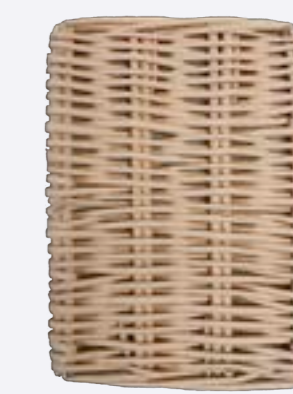

Apricot Crush